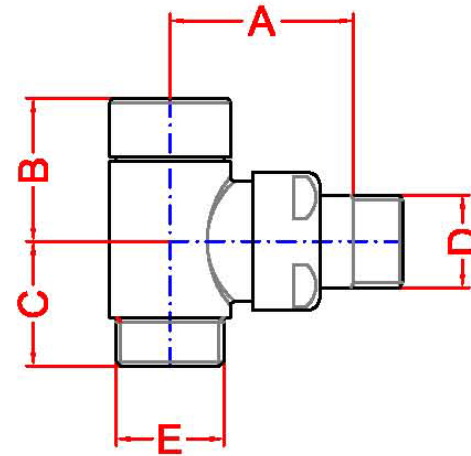

JIS EUROPE
100% STAINLESS STEEL

— EST 1997 —

HEATED TOWEL RAILS

Solar Valves Angled

TAP

D	E	A	B	C
½"	24-19mm	40mm	50mm	28mm

LOCKSHIELD

D	E	A	B	C
½"	24-19mm	40mm	32mm	28mm