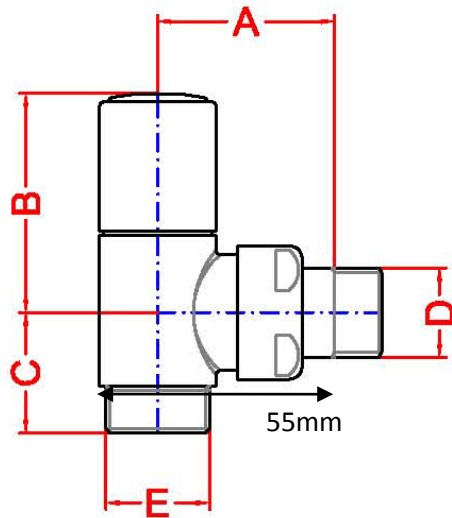

JIS EUROPE
100% STAINLESS STEEL

— EST 1997 —

HEATED TOWEL RAILS

Solar Valves Angled

TAP

D	E	A	B	C
½"	24-19mm	40mm	50mm	28mm

LOCKSHIELD

D	E	A	B	C
½"	24-19mm	40mm	32mm	28mm